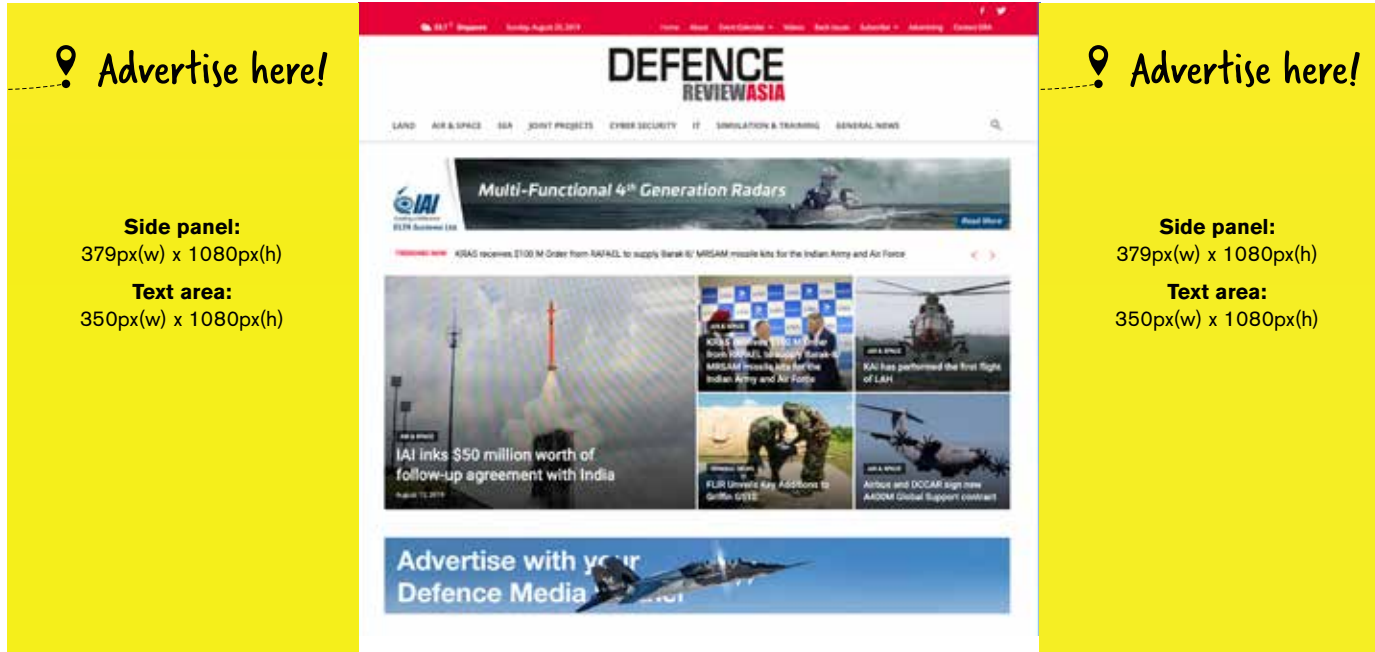

# DRA WEBSITE BACKGROUND SKIN SPECS & GROSS RATES - USD

<b>Website Side Skin (ROS)</b>	<b>3,000</b>
--------------------------------	--------------

**Please note:**

- Max file size: Under 1Mb
- We only accept jpeg or gif, static or animated
- Only one url link allowed
- Only one image, not two
- Please send all web and digital material to [marilyn.tangye@venturamedia.net](mailto:marilyn.tangye@venturamedia.net) and [marilyn.tangye@asianpressgroup.com.sg](mailto:marilyn.tangye@asianpressgroup.com.sg)

**WEBSITE SIDE SKIN**

**supply one image only**

**1920px(w) x 1080px(h)**

The above specs **include** the two side panels.